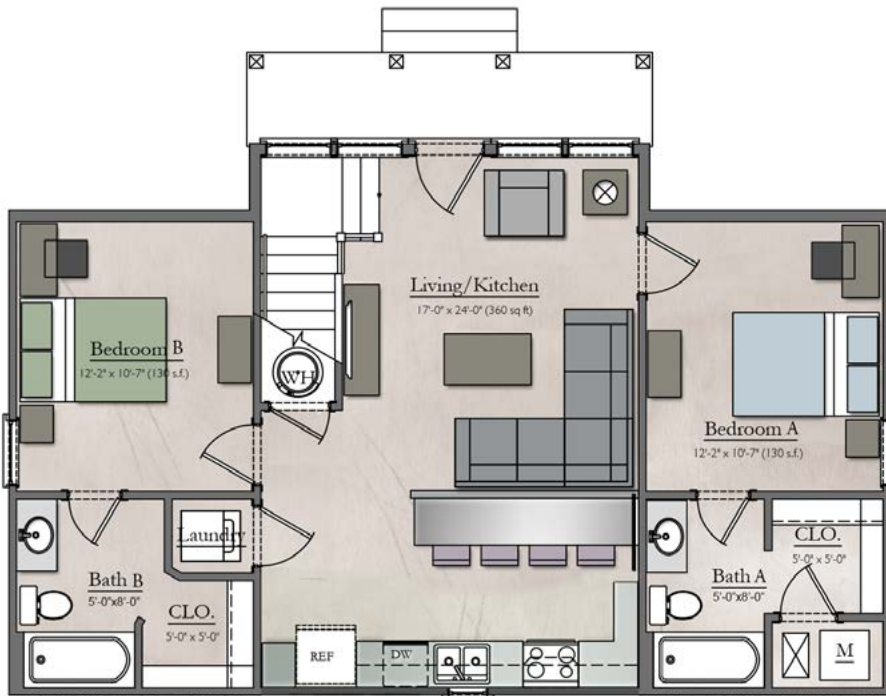

FIVE BED COTTAGES

Upper Level

Lower Level

Windows & porches vary per elevation

1800 total square feet per unit

FIVE BED COTTAGES

Upper Level

Lower Level

Windows & porches vary per elevation

FIVE BED COTTAGES

Upper Level

Lower Level

Windows & porches vary per elevation

1800 total square feet per unit
3600 total sq. ft. per building

FIVE BED COTTAGES

Upper Level

Lower Level

Windows & porches vary per elevation

1800 total square feet per unit
7200 total sq. ft. per building