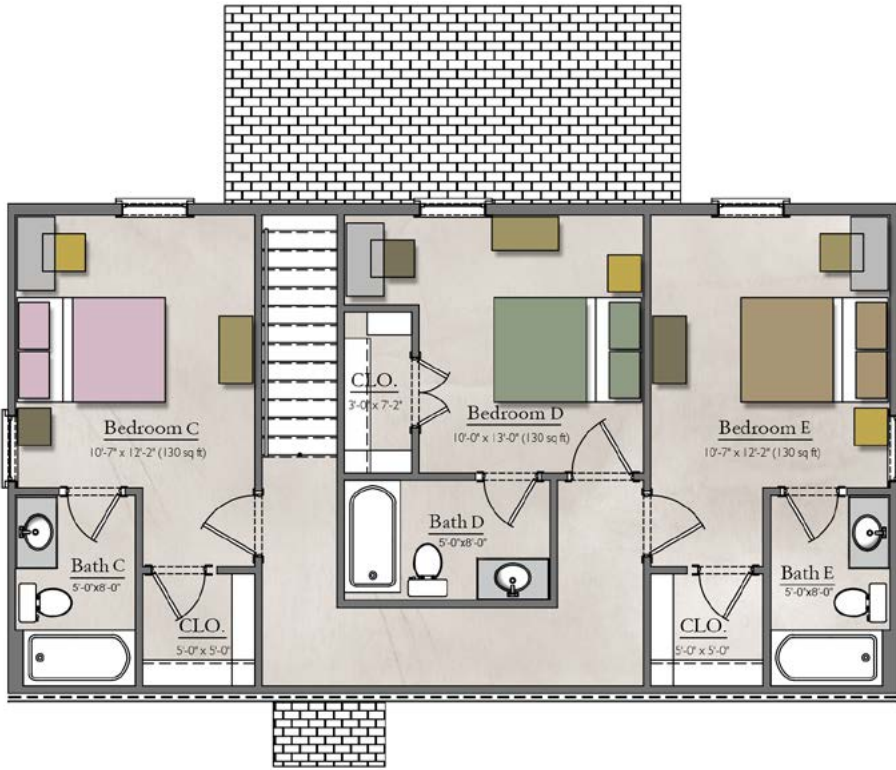

FIVE BED COTTAGES

Upper Level

Lower Level

Windows & porches vary per elevation

1800 total square feet per unit

FIVE BED COTTAGES

Upper Level

Lower Level

Windows & porches vary per elevation

FIVE BED COTTAGES

Upper Level

Lower Level

Windows & porches vary per elevation

1800 total square feet per unit
3600 total sq. ft. per building

FIVE BED COTTAGES

Upper Level

Lower Level

Windows & porches vary per elevation

1800 total square feet per unit
7200 total sq. ft. per building