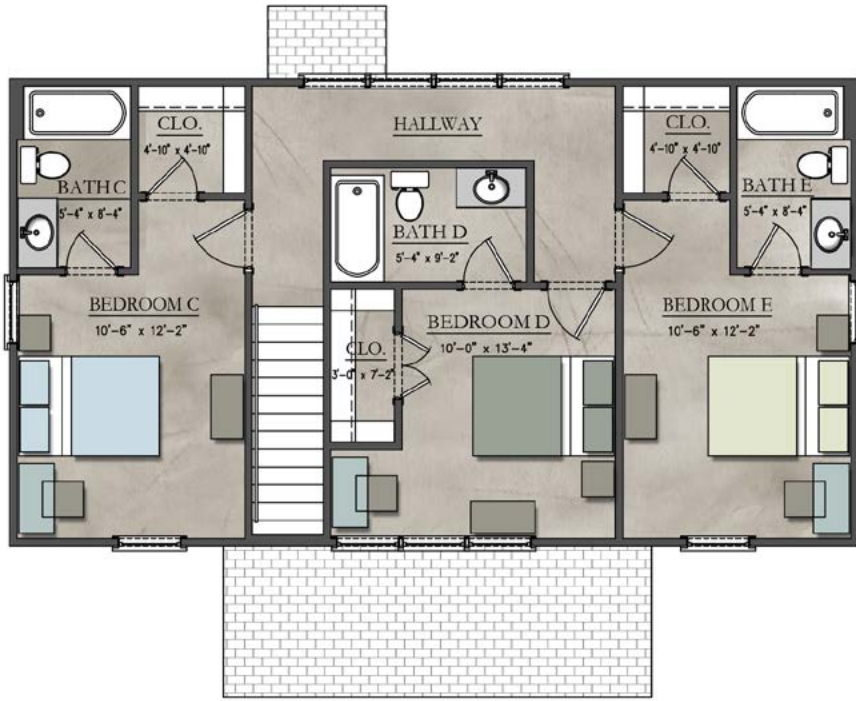

FIVE BED COTTAGES

Upper Level

Lower Level

Windows & porches vary per elevation

1800 total square feet per unit

FIVE BED COTTAGES

Upper Level

Lower Level

Windows & porches vary per elevation

FIVE BED COTTAGES

Upper Level

Lower Level

Windows & porches vary per elevation

1800 total square feet per unit
3600 total sq. ft. per building

FIVE BED COTTAGES

Upper Level

Lower Level

Windows & porches vary per elevation

1800 total square feet per unit
7200 total sq. ft. per building