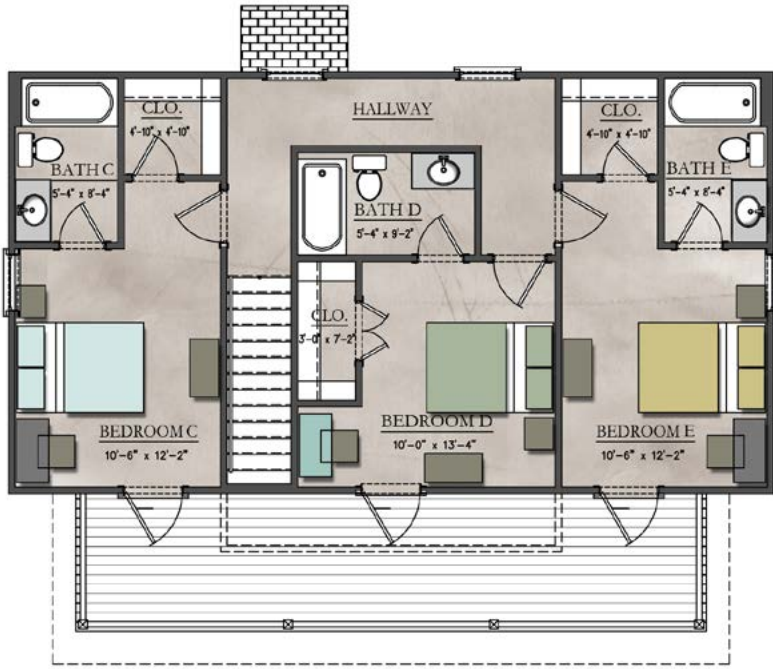

FIVE BED COTTAGES

Upper Level

Lower Level

Windows & porches vary per elevation

1800 total square feet per unit

FIVE BED COTTAGES

Upper Level

Lower Level

Windows & porches vary per elevation

FIVE BED COTTAGES

Upper Level

Lower Level

Windows & porches vary per elevation

1800 total square feet per unit
3600 total sq. ft. per building

FIVE BED COTTAGES

Upper Level

Lower Level

Windows & porches vary per elevation

1800 total square feet per unit
7200 total sq. ft. per building