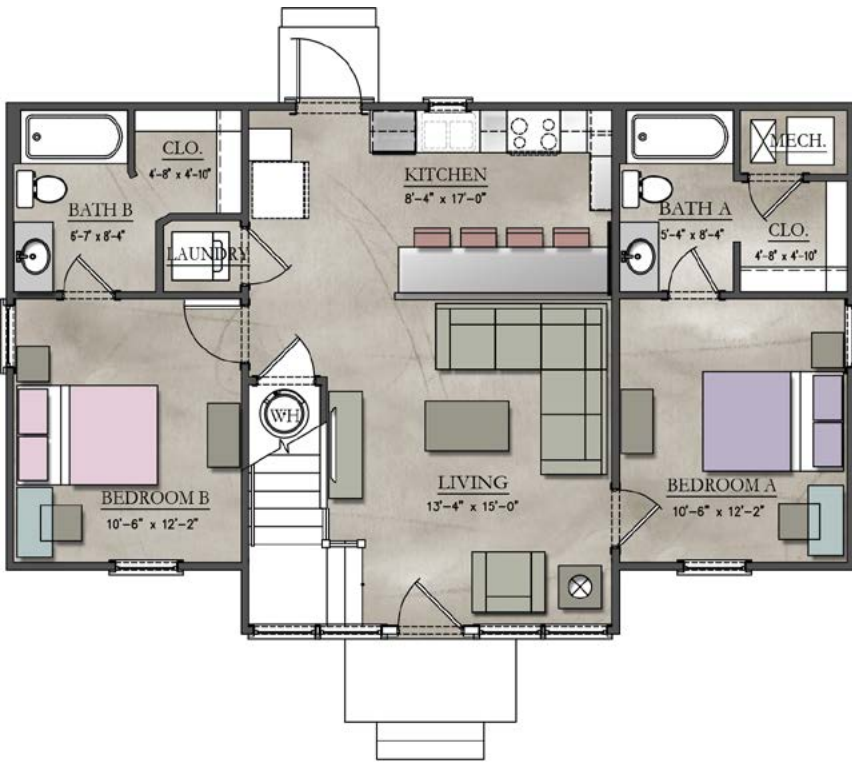

FIVE BED COTTAGES

Upper Level

Lower Level

Windows & porches vary per elevation

1800 total square feet per unit

FIVE BED COTTAGES

Upper Level

Lower Level

Windows & porches vary per elevation

FIVE BED COTTAGES

Upper Level

Lower Level

Windows & porches vary per elevation

1800 total square feet per unit
3600 total sq. ft. per building

FIVE BED COTTAGES

Upper Level

Lower Level

Windows & porches vary per elevation

1800 total square feet per unit
7200 total sq. ft. per building