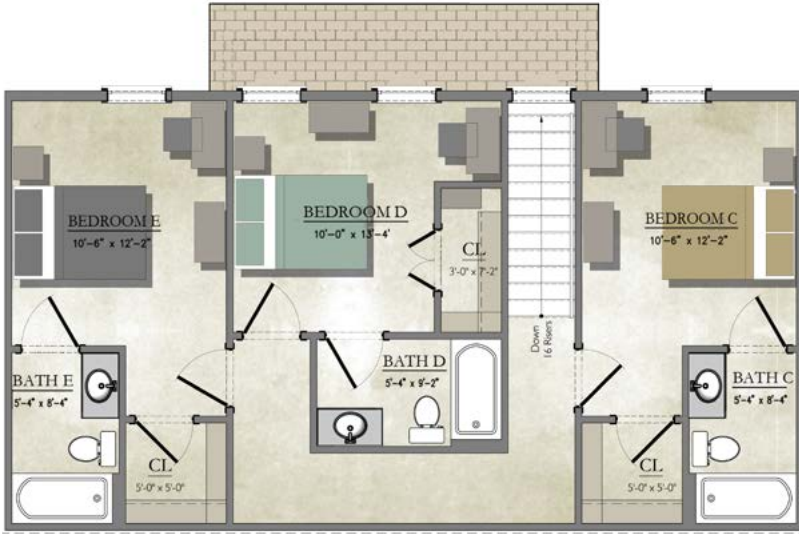

FIVE BED COTTAGES

Upper Level

Lower Level

Windows & porches vary per elevation

1800 total square feet per unit

FIVE BED COTTAGES

Upper Level

Lower Level

Windows & porches vary per elevation

FIVE BED COTTAGES

Upper Level

Lower Level

Windows & porches vary per elevation

1800 total square feet per unit
3600 total sq. ft. per building

FIVE BED COTTAGES

Upper Level

Lower Level

Windows & porches vary per elevation

1800 total square feet per unit
7200 total sq. ft. per building