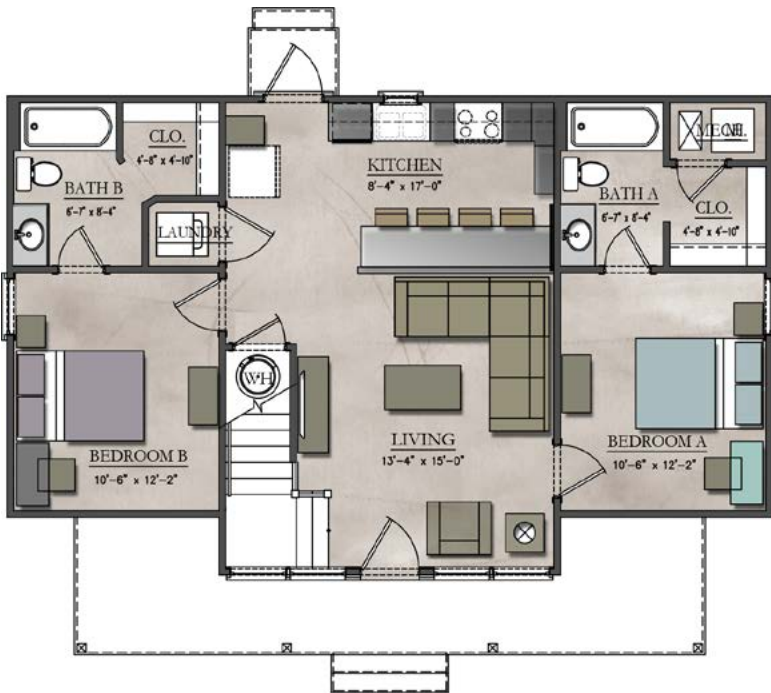

FIVE BED COTTAGES

Upper Level

Lower Level

Windows & porches vary per elevation

1800 total square feet per unit

FIVE BED COTTAGES

Upper Level

Lower Level

Windows & porches vary per elevation

FIVE BED COTTAGES

Upper Level

Lower Level

Windows & porches vary per elevation

1800 total square feet per unit
3600 total sq. ft. per building

FIVE BED COTTAGES

Upper Level

Lower Level

Windows & porches vary per elevation

1800 total square feet per unit
7200 total sq. ft. per building