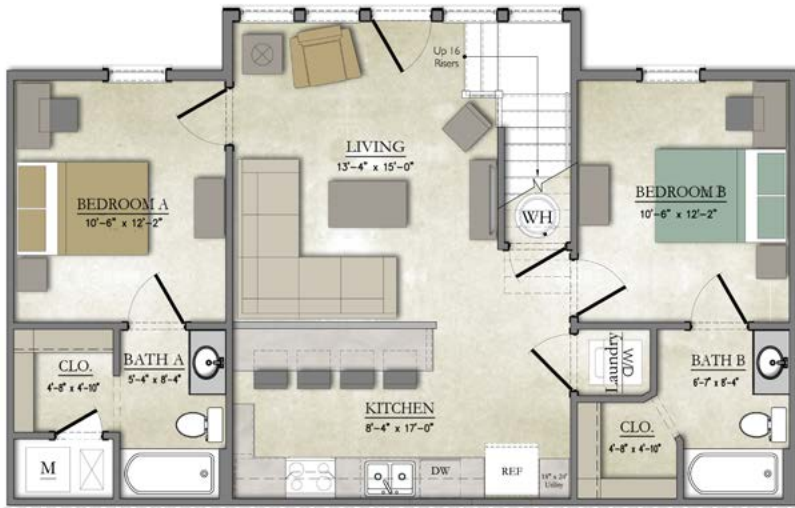

FIVE BED COTTAGES

Upper Level

Lower Level

Windows & porches vary per elevation

1800 total square feet per unit

FIVE BED COTTAGES

Upper Level

Lower Level

Windows & porches vary per elevation

FIVE BED COTTAGES

Upper Level

Lower Level

Windows & porches vary per elevation

1800 total square feet per unit
3600 total sq. ft. per building

FIVE BED COTTAGES

Upper Level

Lower Level

Windows & porches vary per elevation

1800 total square feet per unit
7200 total sq. ft. per building