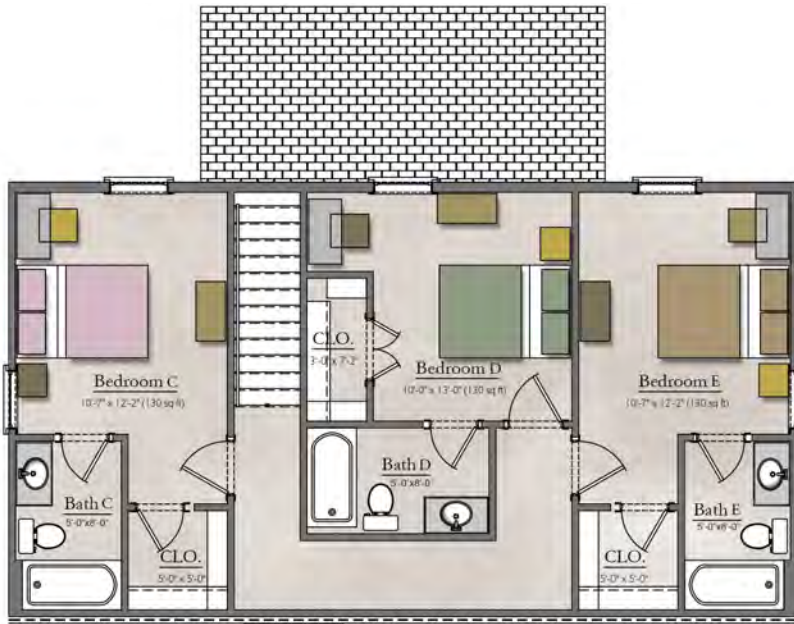

FIVE-FIVE TOWNHOUSE COTTAGES (H C)

Upper Level

Lower Level

Windows & porches vary per elevation

1844 total square feet per unit

FIVE-FIVE TOWNHOUSE COTTAGES

Upper Level

Lower Level

Windows & porches vary per elevation