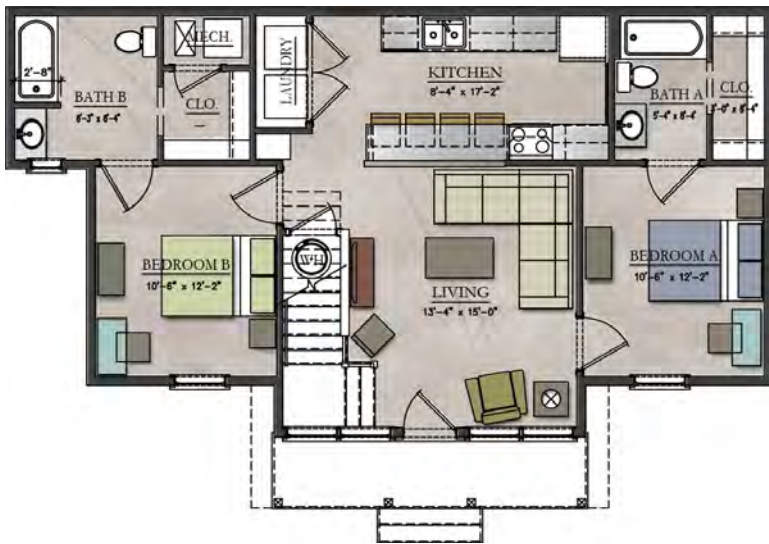

FIVE-FIVE TOWNHOUSE COTTAGES (H C)

Upper Level

Lower Level

Windows & porches vary per elevation

1844 total square feet per unit

FIVE-FIVE TOWNHOUSE COTTAGES

Upper Level

Lower Level

Windows & porches vary per elevation