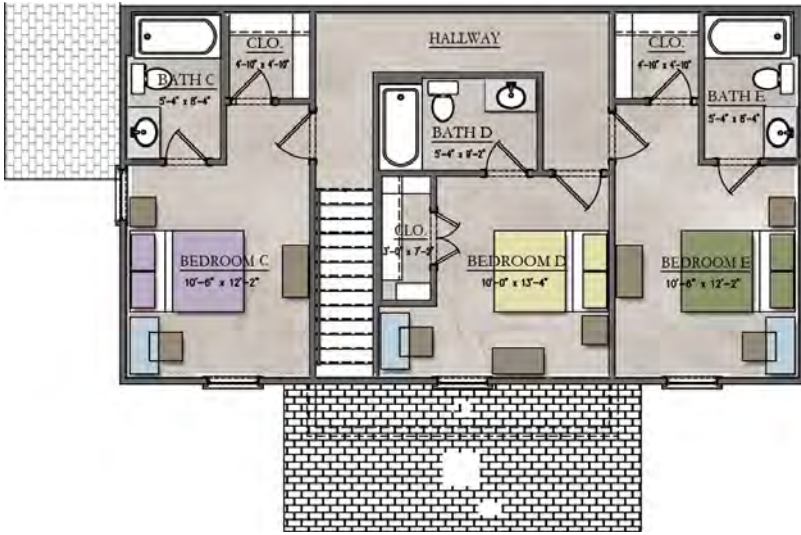

FIVE-FIVE TOWNHOUSE COTTAGES (H C)

Upper Level

Lower Level

Windows & porches vary per elevation

1844 total square feet per unit

FIVE-FIVE TOWNHOUSE COTTAGES

Upper Level

Lower Level

Windows & porches vary per elevation